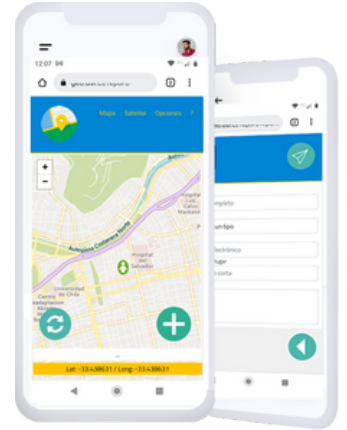

An aerial night view of a city street. On the left is a multi-story apartment building with balconies and windows. The street on the right has several cars, including a red van and a yellow taxi, with their headlights on. Streetlights illuminate the scene, and trees are visible along the sidewalk.

# comunidad.city

Mobile APP to collect and share  
georeferenced information

# Comunidad.city: Mobile APP to collect and share georeferenced information

## What is it?

It is a mobile application and a web platform that allow the collection and dissemination of georeferenced information. The information is obtained in the field by researchers, social leaders or directly by citizens. As data is obtained, it is presented on the web by using an interactive map.